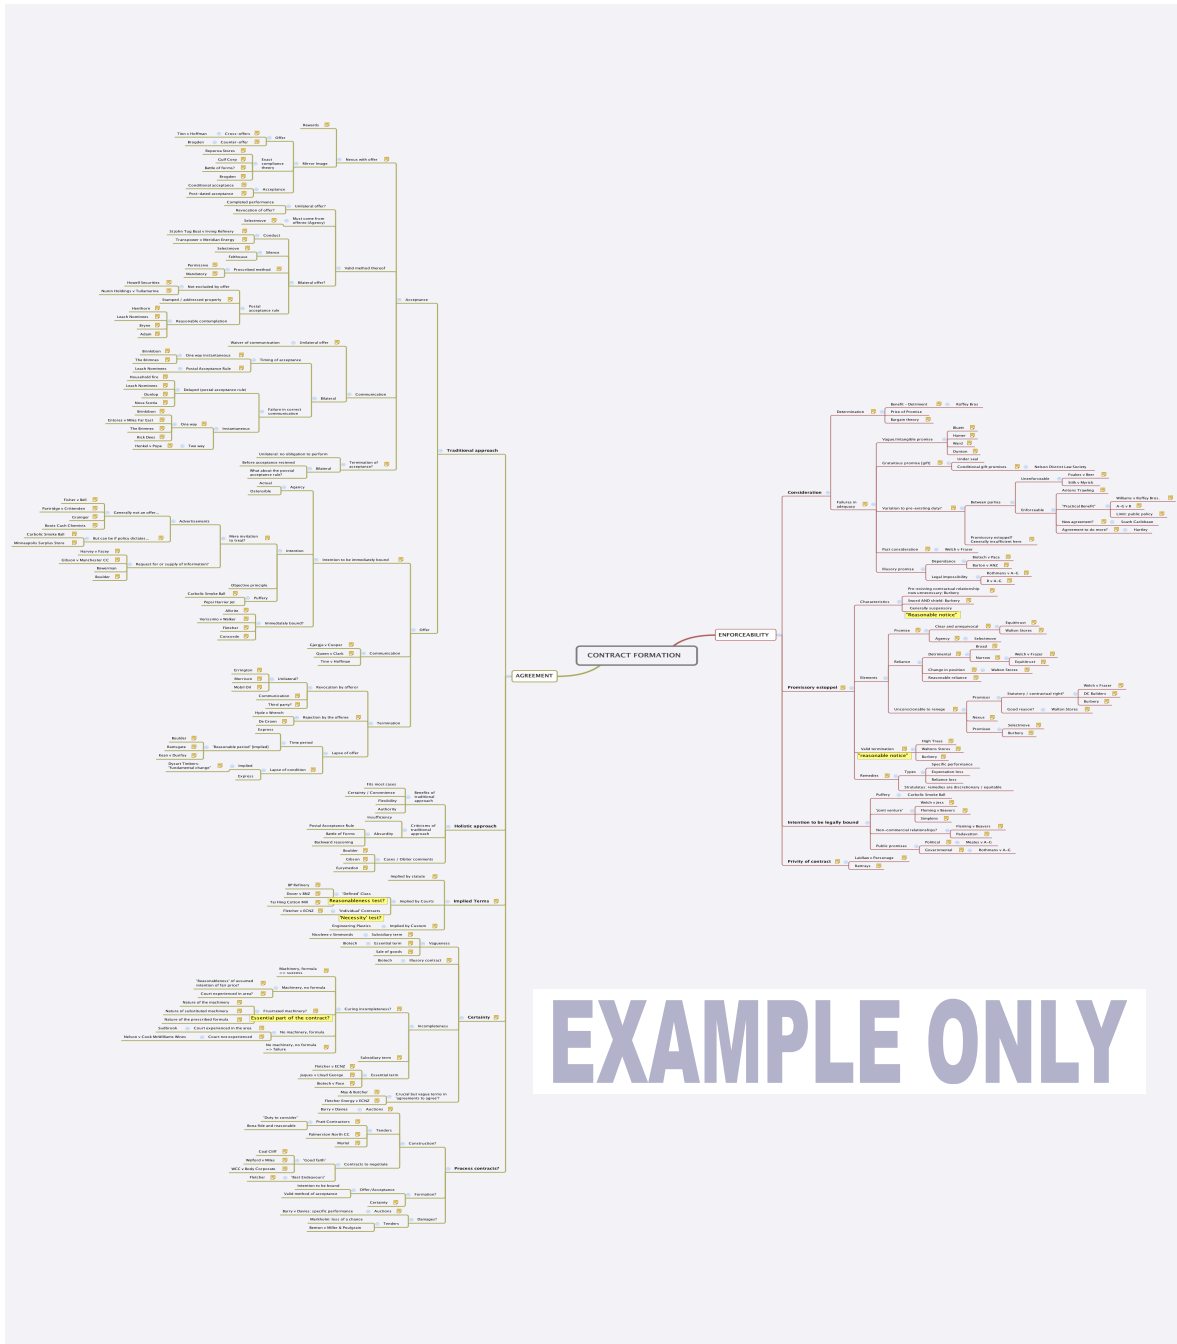

CRIMINAL LAW

MIND MAP

LAWSKOOL.CO.UK

LAWSKOOL UK

CRIMINAL LAW MIND MAP

(Please note the above mind map is only an example of the format of the lawskool mind maps).

To order the complete version of the Lawskool
Criminal Law Mind Map please visit www.lawskool.co.uk